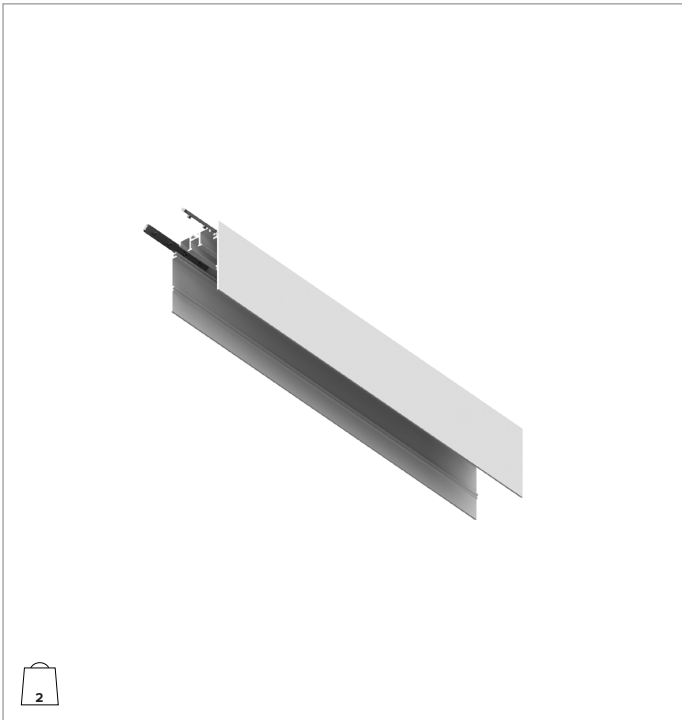

**1E4229 | IVY Profile****Surface installation profile for ceiling/wall mounting needed for the installation of the lighting modules****MECHANICAL CHARACTERISTICS**

Extruded aluminum profile protected with a layer of black anodization with a minimum thickness of 15 $\mu$  and powder painting in white color.

**Colour and finish:** White

**Dimensions:** L=1000mm

**Weight:** 2Kg

**Version:** SURFACE

**NOTES**

Linear connection joint already included in the packaging. Extruded plastic aesthetic cover available as accessory.